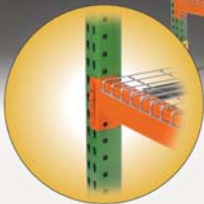

HUSKY[®]

RACK

Invincible[®]

The Invincible rack has two teardrop punches side by side going all the way up the upright on 2" centers making beam adjustable on the upright every 2".

Wireway  **HUSKY**

800-438-5629